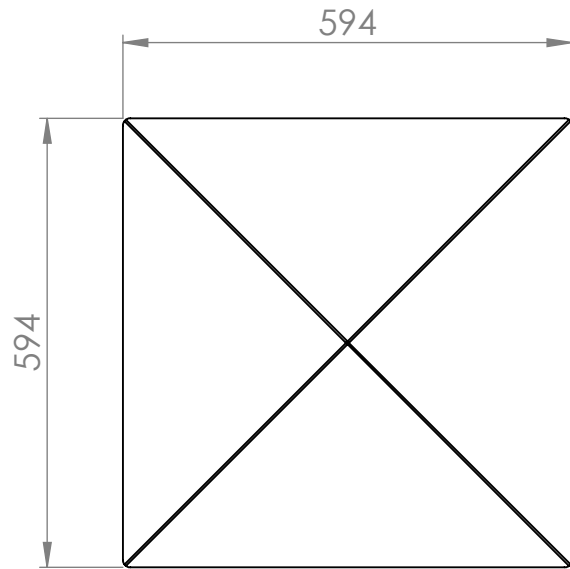

REVISIONS

REV.	DESCRIPTION	DATE	BY
------	-------------	------	----

Art.nr. 644080		Name Tipi symmetric		
Last saved by <b>Nina</b>	Last saved <b>2022-04-04</b>	Material	Rev	Format <b>A4</b>
Created by <b>Nina</b>	Created date <b>2021-06-02</b>		Scale <b>1:10</b>	Page <b>1/1</b>