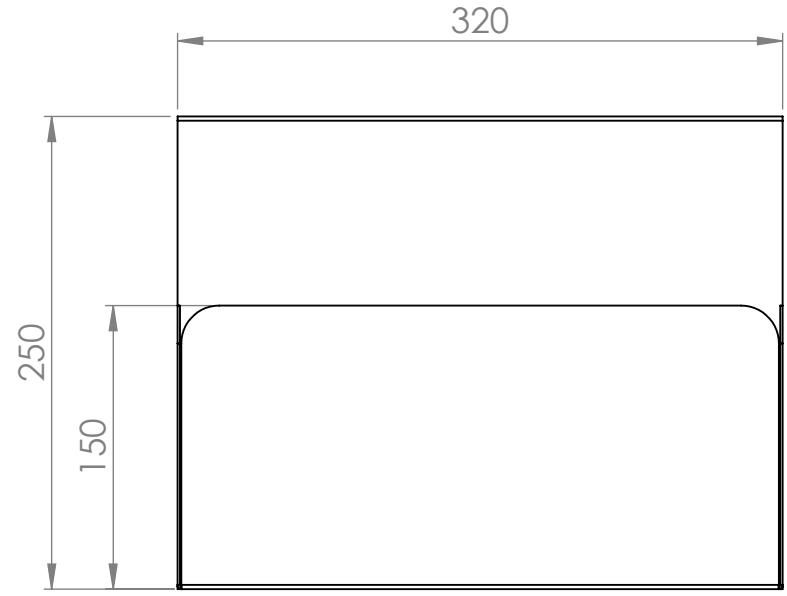

REVISIONS

REV.	DESCRIPTION	DATE	BY
------	-------------	------	----

 GÖTESSONS				
Art.nr. 637201	Name A4 tray ScreenIT A30 +			
Last saved by Nina	Last saved 2022-10-06	Material Steel	Rev	Format A4
Created by Nina	Created date 2021-09-16		Scale 1:4	Page 1/1