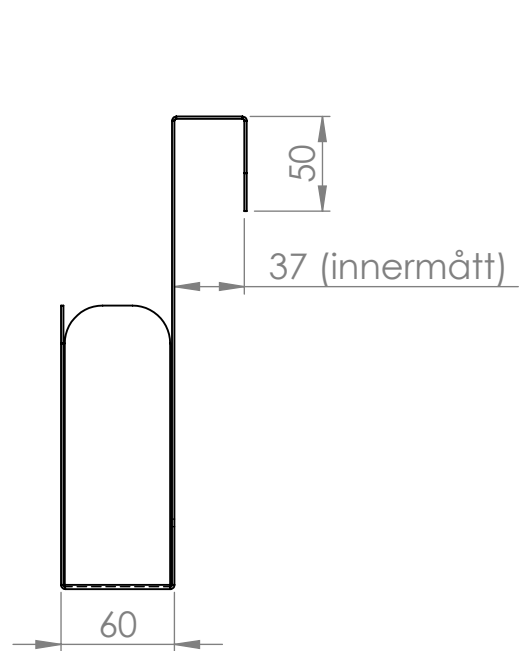

REVISIONS

REV.	DESCRIPTION	DATE	BY
------	-------------	------	----

 GÖTESSONS				
Art.nr. 637201	Name A4 tray ScreenIT A30 +			
Last saved by Nina	Last saved 2022-10-06	Material Steel	Rev	Format A4
Created by Nina	Created date 2021-09-16		Scale 1:4	Page 1/1