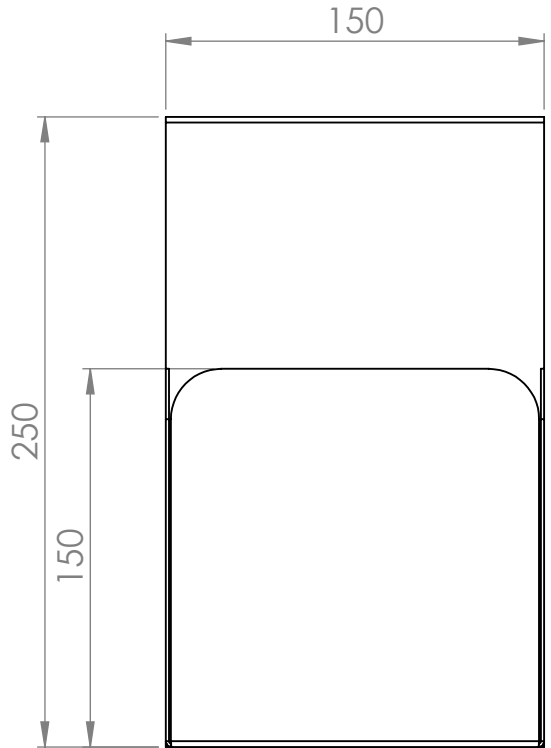

REVISIONS			
REV.	DESCRIPTION	DATE	BY

 <b>GÖTESSONS</b>				
Art.nr. <b>637203</b>	Name <b>Pot ScreenIT A30 +</b>			
Last saved by <b>Nina</b>	Last saved <b>2022-10-06</b>	Material <b>Steel</b>	Rev	Format <b>A4</b>
Created by <b>Nina</b>	Created date <b>2022-05-19</b>		Scale <b>1:3</b>	Page <b>1/1</b>