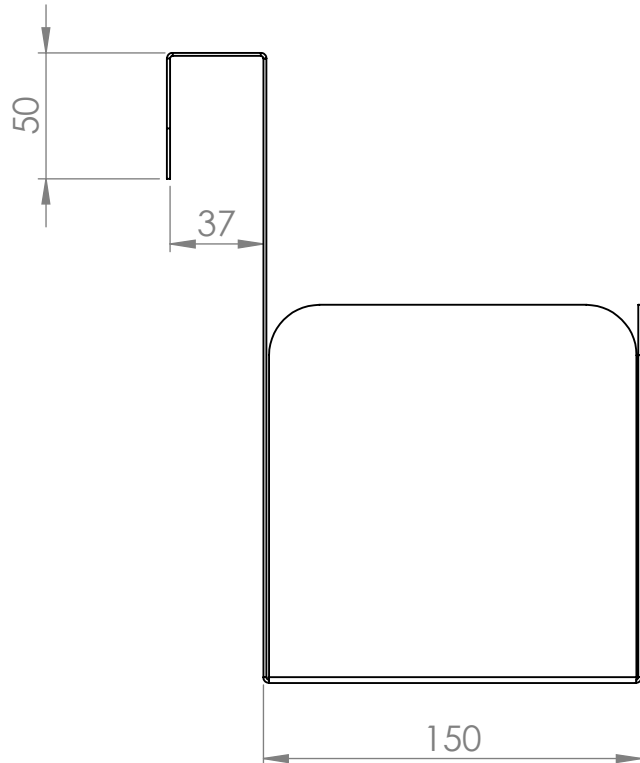

REVISIONS			
REV.	DESCRIPTION	DATE	BY

 <b>GÖTESSONS</b>				
Art.nr. <b>637203</b>	Name <b>Pot ScreenIT A30 +</b>			
Last saved by <b>Nina</b>	Last saved <b>2022-10-06</b>	Material <b>Steel</b>	Rev	Format <b>A4</b>
Created by <b>Nina</b>	Created date <b>2022-05-19</b>		Scale <b>1:3</b>	Page <b>1/1</b>